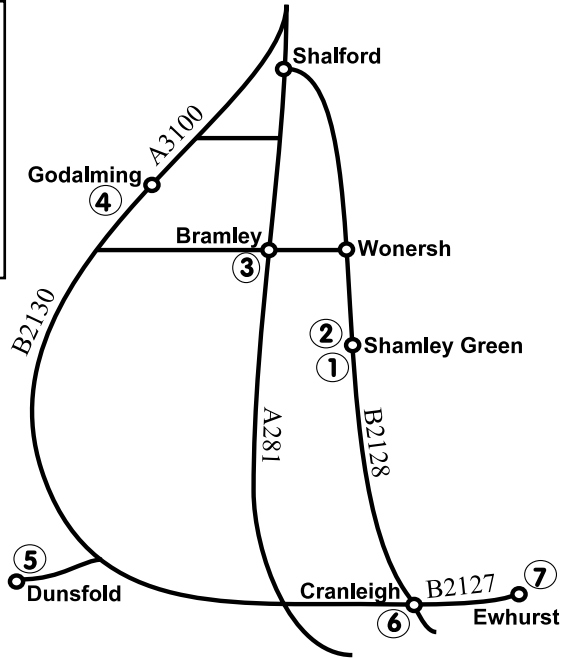

saos

surrey artists' open studios

3 - 18 June 2017 11am - 5pm

www.surreyopenstudios.org.uk

YOUR LOCAL TRAIL

Please check individual opening dates.

1. Cranley Cottage Open Studios 68
Zuju Shareef, Karen Ashton, Jane Deutsch, Sue Ransley, Clare Lewendon, Jenny Willcox & Alison Harding
Painting - Mixed Media - Jewellery - Glass - Craft - Textiles
Cranley Cottage, Stonards Brow, Shamley Green, Surrey GU5 0UY
Tel 01483 893457 June 3, 4, 8-11

2. Old Stonnards Open Studio 67
Lesley Spencer & Nicholas Taylor
Painting - Woodwork
Old Stonnards, Sweetwater Lane, Shamley Green GU5 0UP
Tel 01483 892044
June 3, 4, 8-11 and Th 8 eve 6-8.30pm

3. Mary Hainline 69
Painting - Mixed Media - Tableware gifts
Pentire, Snowdenham Lane, Bramley GU5 0AT Tel 01483 898626
June 11-18 and Th 15 eve 6-8.30pm

4. Maureen Farr 77
Painting - Mixed Media
Amberley, Oakdene Rd, Godalming GU7 1QF June 8-11

5. Marilyn Bailey 65
Painting - Drawing
5 The Mews, The Common, Dunsfold GU8 4LJ Tel 01483 200762
June 3, 7, 10, 11

6. Gaynor Wilson, Samantha Petri & Mary Gray 64
Ceramics - Painting - Textiles - Mixed Media. Knowle Park Coach House, Knowle Lane, Cranleigh GU6 8JL
t 01483 277041 June 3, 4, 7-11, 17, 18

7. Fee Fraser 63
Textiles - Craft - Mixed Media
Thimble & Thrift Studio, 4 Hill View Cottages, Cranleigh Road, Ewhurst GU6 7RJ Tel 01483 267016
June 3, 4, 9-11, 16-18

00 = studio number in SAOS brochure