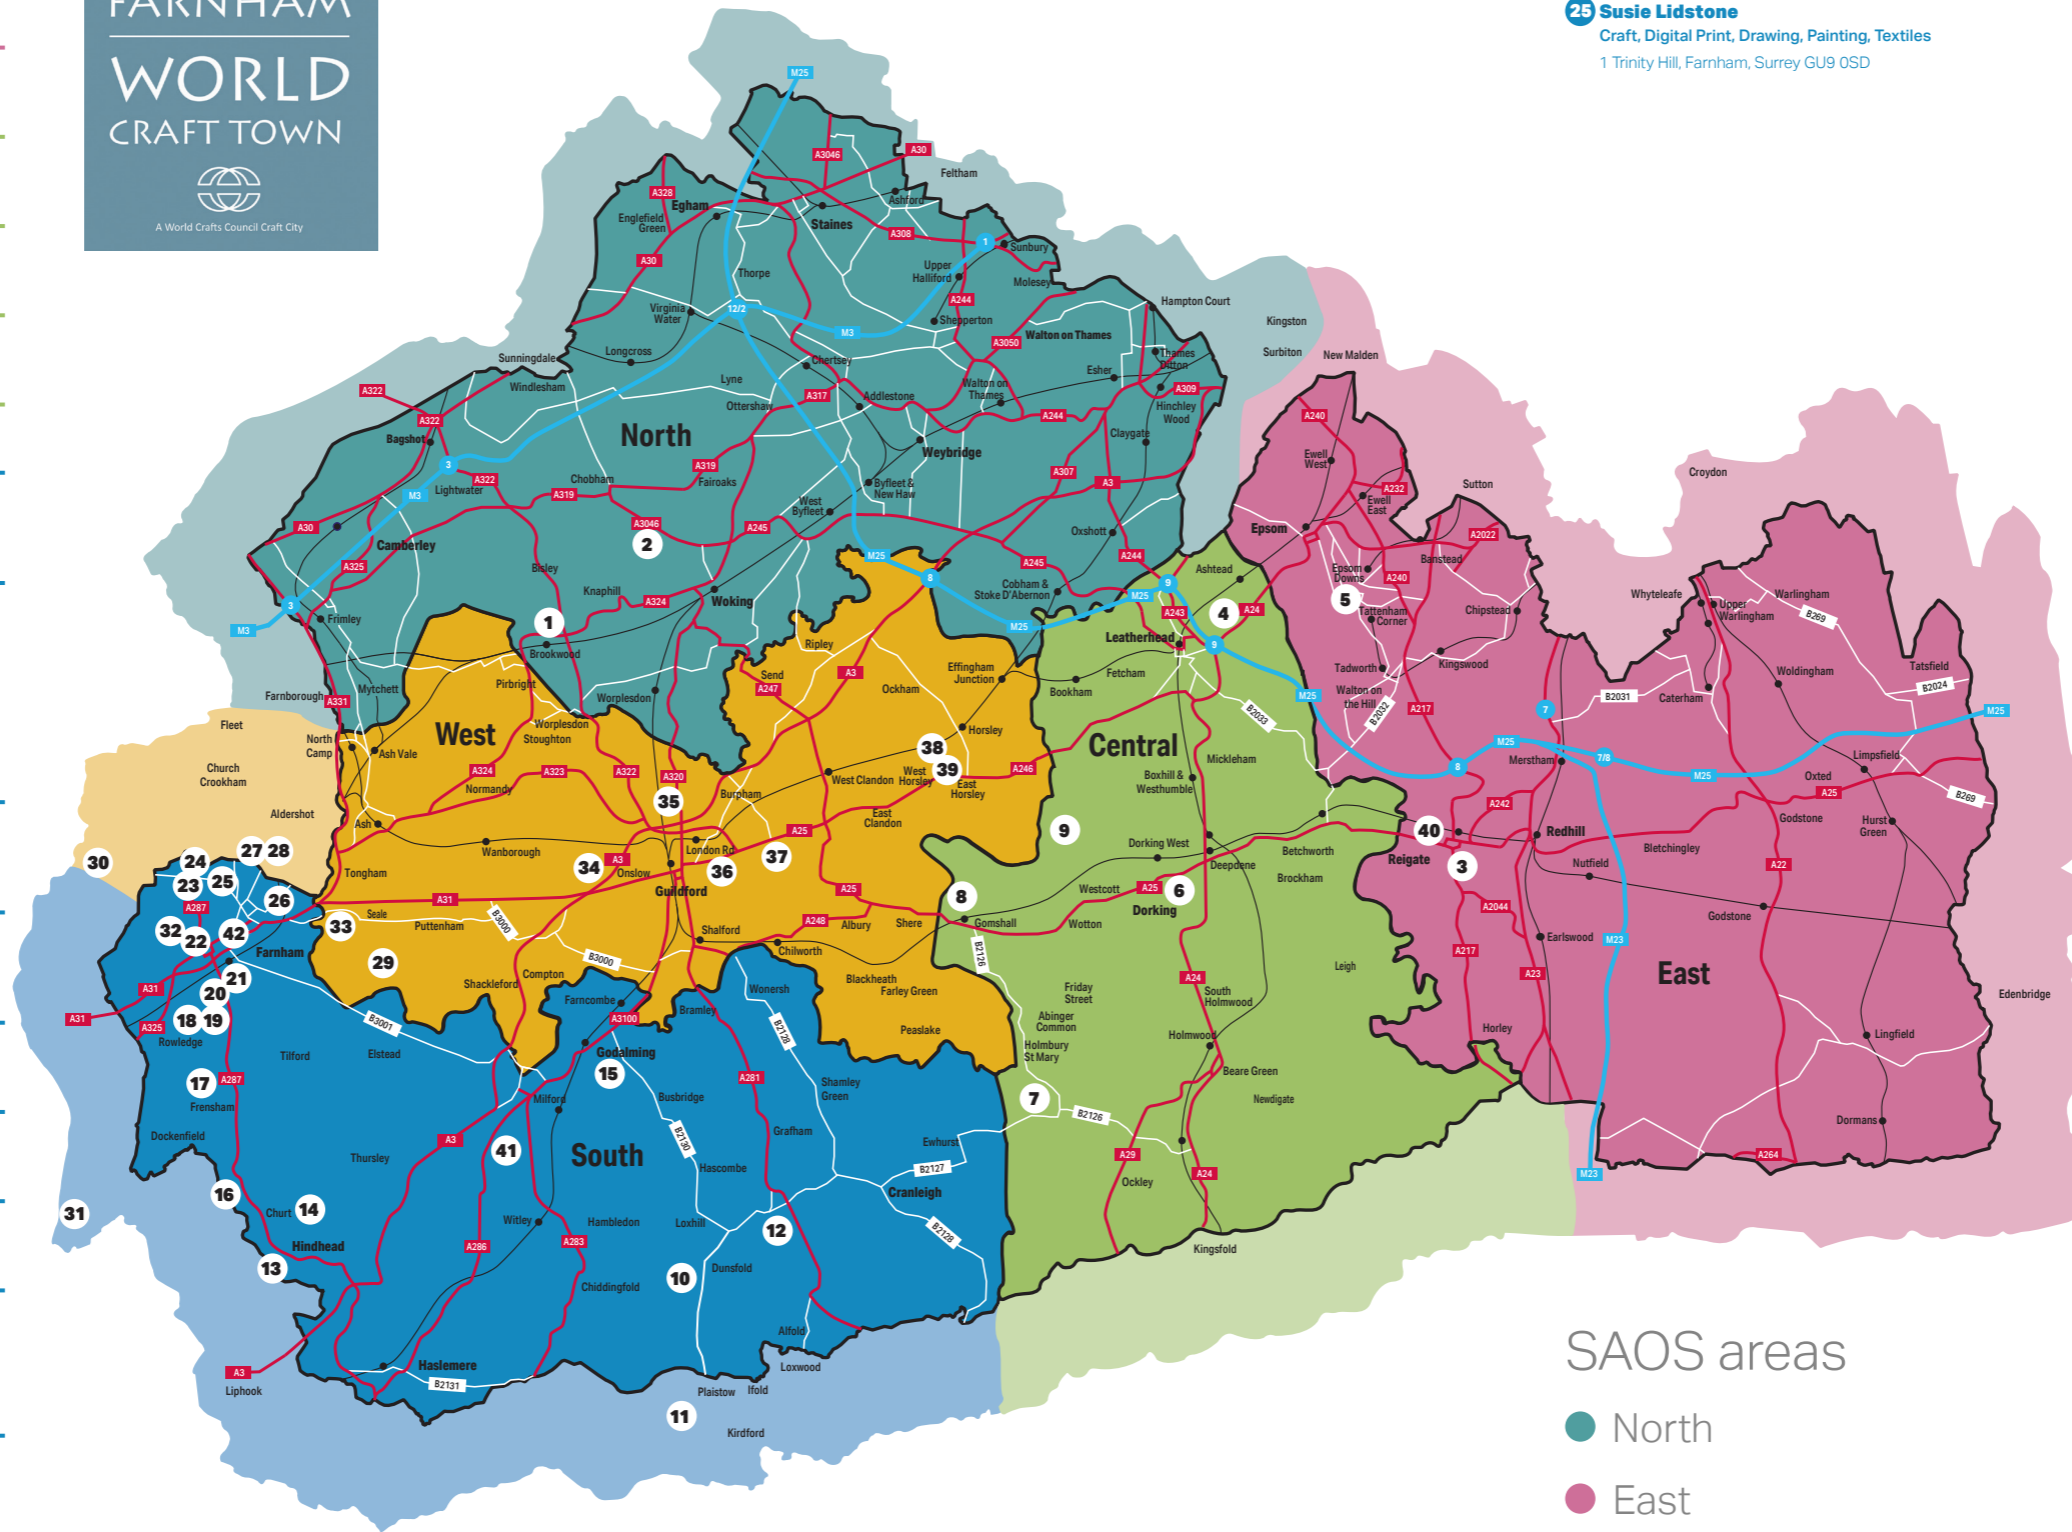

Surrey Artists Open Studios

1-24 October 2021

FRIDAY, SATURDAY, SUNDAY 11-5PM

IN ASSOCIATION WITH

SAOS areas

- North
- East
- Central
- South
- West

- 1 Charlotte Doe**
Ceramics, Jewellery
53 Heath Drive, Brookwood, Woking, Surrey GU24 0HQ
- 2 Elaine Coles**
Ceramics, Digital Print, Jewellery
73 High Street, Chobham, Surrey GU24 8AF
- 3 Bell Street Artists**
Alison Bessesdotter Collage, Mixed Media, Painting, Printmaking, Textiles
Carolyn Daunt Jewellery, Painting
Monica Dyer Painting
19a Bell Street, Reigate, Surrey RH2 7AD
- 4 Laura Ritchie Art**
Drawing, Painting
9 Berry Walk, Ashtead, Surrey KT21 1BT
- 5 Rue Stanley Art**
Collage, Jewellery, Mixed Media, Painting
Cherrycroft, Tattenham Crescent, Epsom Downs KT18 5NR
- 6 Denise Blackburn**
Painting
34 West Bank, Dorking RH4 3DH
- 7 Lorraine Clifton Ceramics**
Lye field Lodge, Ockley Road, Forest Green, Dorking, Surrey RH5 5SQ
- 8 Peg Morris Artist Printmaker**
Drawing, Painting, Printmaking
East Round Down, Colekitchen Lane, Gomshall, Surrey GU5 9QB
- 9 Victoria Phillips Silver Anvil Jewellery** Jewellery
2 Garlic Cottages, Hogden Lane, Ranmore Common RH5 6SY
- 10 Amanda Ewbank**
Jewellery, Painting, Printmaking
1 Burnthill Cottages, Plaistow Road, Dunsfold, Godalming, Surrey GU8 4PG
- 11 Art Life in the Country**
Monique Fischer Birley Jewellery, Painting
Angela Chadwick Jewellery, Painting
Tina Collins Drawing, Mixed Media
Painting, Printmaking
4 Hills Green Cottages, Scrotchings Lane, Kirdford, Billingshurst RH14 0JN
- 12 Lina Alousta Art**
Collage, Mixed Media, Painting
Hollyoak, Loxwood Road, Alford, Cranleigh GU6 8HN
- 13 Alison Orchard Fine Art**
Drawing, Mixed Media, Painting
Applegarth Farm, Headley Road, Grayshott, Hampshire GU26 6JL
- 14 Nicky Chubb and Emilia Chubb**
Collage, Drawing, Mixed Media, Painting
40 Eight Acres, Hindhead, Surrey GU26 6RZ
- 15 Maureen Farr**
Mixed Media
Amberley, Oakdene Rd, Godalming GU7 1QF
- 16 Georgie Rey**
Painting
Barford Farm, Hammer Lane, Churt GU10 2QX
- 17 Jeffreys Cottage**
Alison Ellen Textiles
Ruth Taylor Painting
Jeffreys Cottage, Bealeswood Lane, Dockenfield, Farnham, Surrey GU10 4HS
- 18 Kim Cody @ Little Acre Studios**
Drawing, Painting
Little Acre Studios, Fullers Road, Rowledge, Farnham, Surrey GU10 4LB
- 19 Little Matilda Atelier**
Craft
Little Acre Studios, Fullers Road, Rowledge, Surrey GU10 4LB
- 20 The Grey Shed – Art**
Yasmin Osborne Digital Print, Drawing, Painting, Printmaking
8 Middle Bourne Lane, Lower Bourne, Farnham, Surrey GU10 3ND