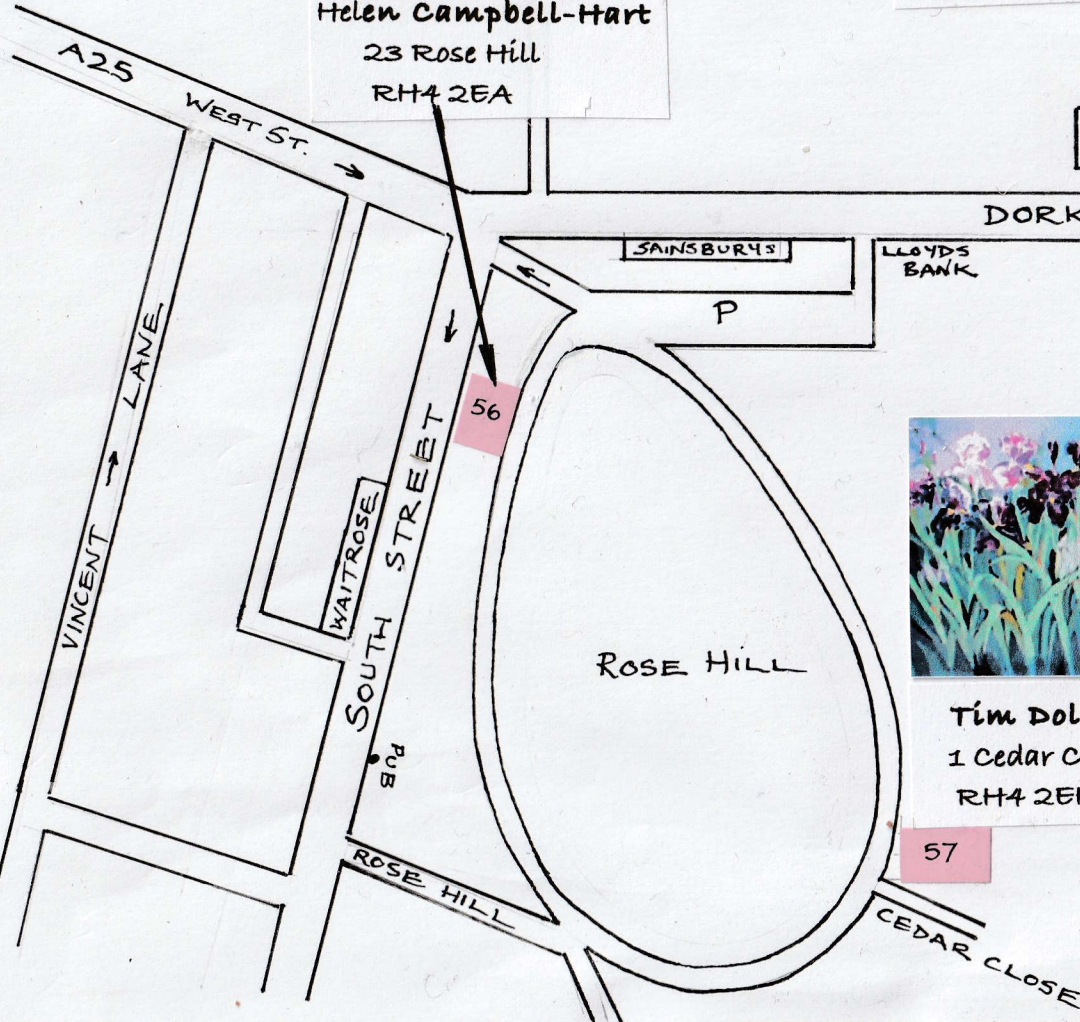

Diana Croft
'Rutlands'
RH4 1SP

59

A24 → LONDON

DORKING STATIONS

DORKING HIGH STREET

REIGATE RD

Tim Dolby
1 Cedar Close
RH4 2EH

57

Marina Randall
Overdale
RH4 4BD

Kristin Smith
Overdale
RH4 4BD

55

A24