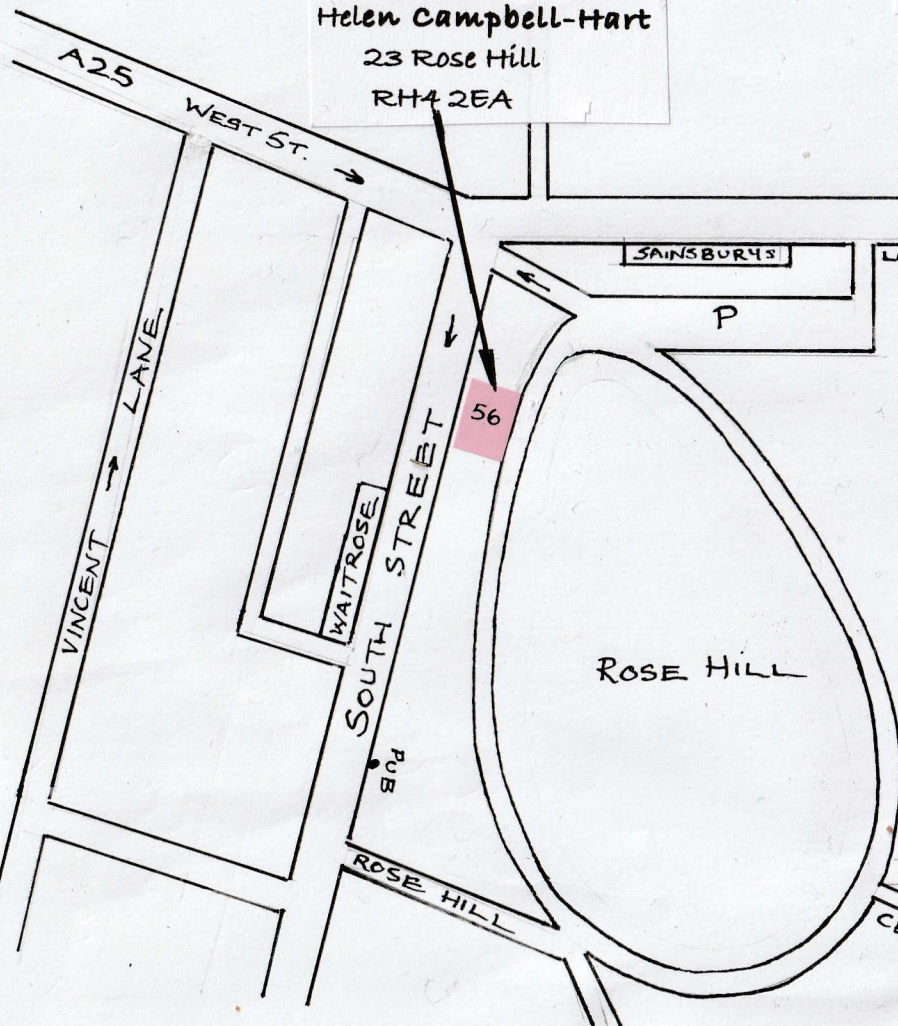

## DORKING TOWN ART TRAIL

Central

Helen Campbell-Hart  
23 Rose Hill  
RH4 2EA

Jessica Saraga  
9a Wathen Rd  
RH4 1JU

Sarah Hudson  
9a Wathen Road  
RH4 1JU

60

Diana Croft  
'Rutlands'  
RH4 1SP

59

A24 → LONDON

DORKING STATIONS

DORKING HIGH STREET

SAINSBURY'S

LOYDS BANK

P

Tim Dolby  
1 Cedar Close  
RH4 2EH

57

Marina Randall  
Overdale  
RH4 4BD

TESCO

55

OVERDALE

Kristin Smith  
Overdale  
RH4 4BD

A24

PUNCH BOWL LANE