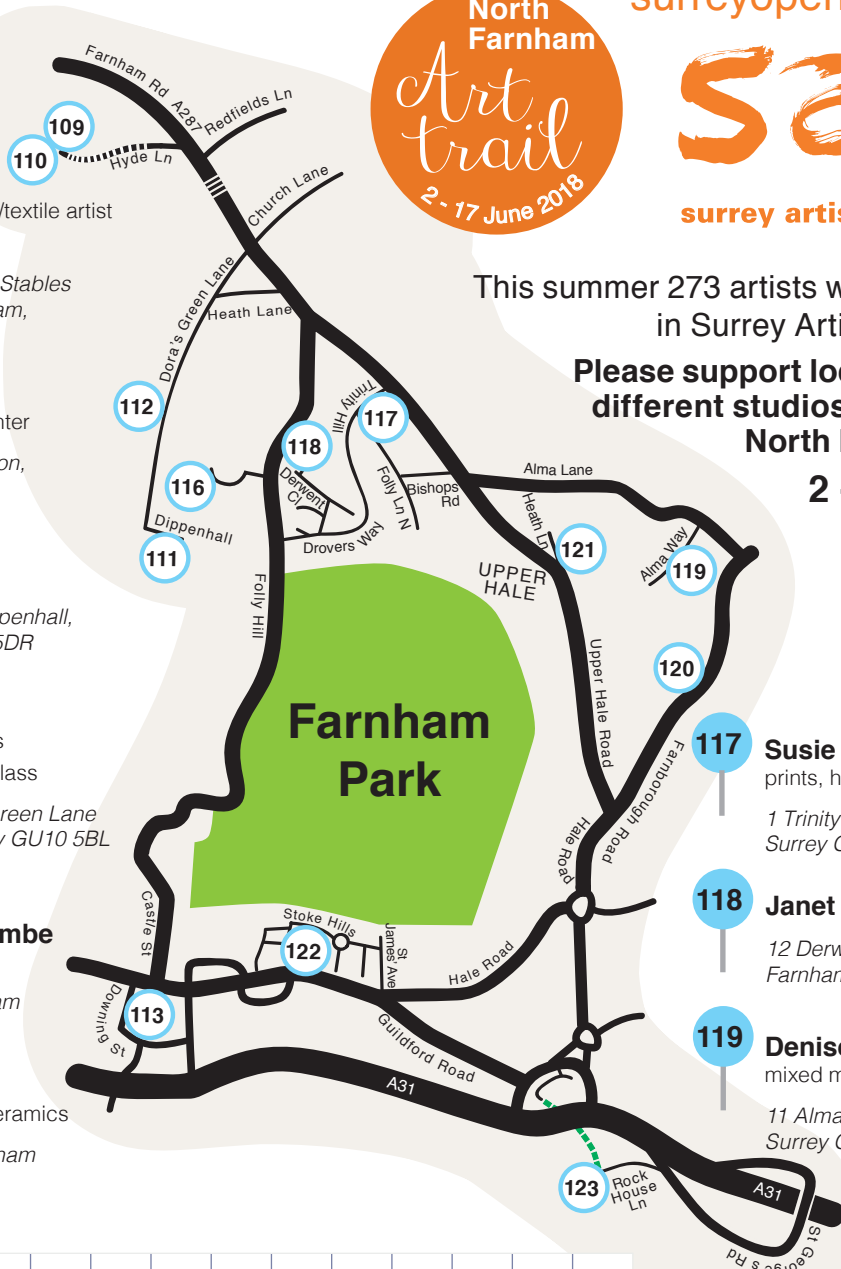

surrey artists' open studios

This summer 273 artists will be participating in Surrey Artists' Open Studios

Please support local artists in their different studios by following the North Farnham Art Trail

2 - 17 June 2018

See them at work, watch a demo or join in a workshop