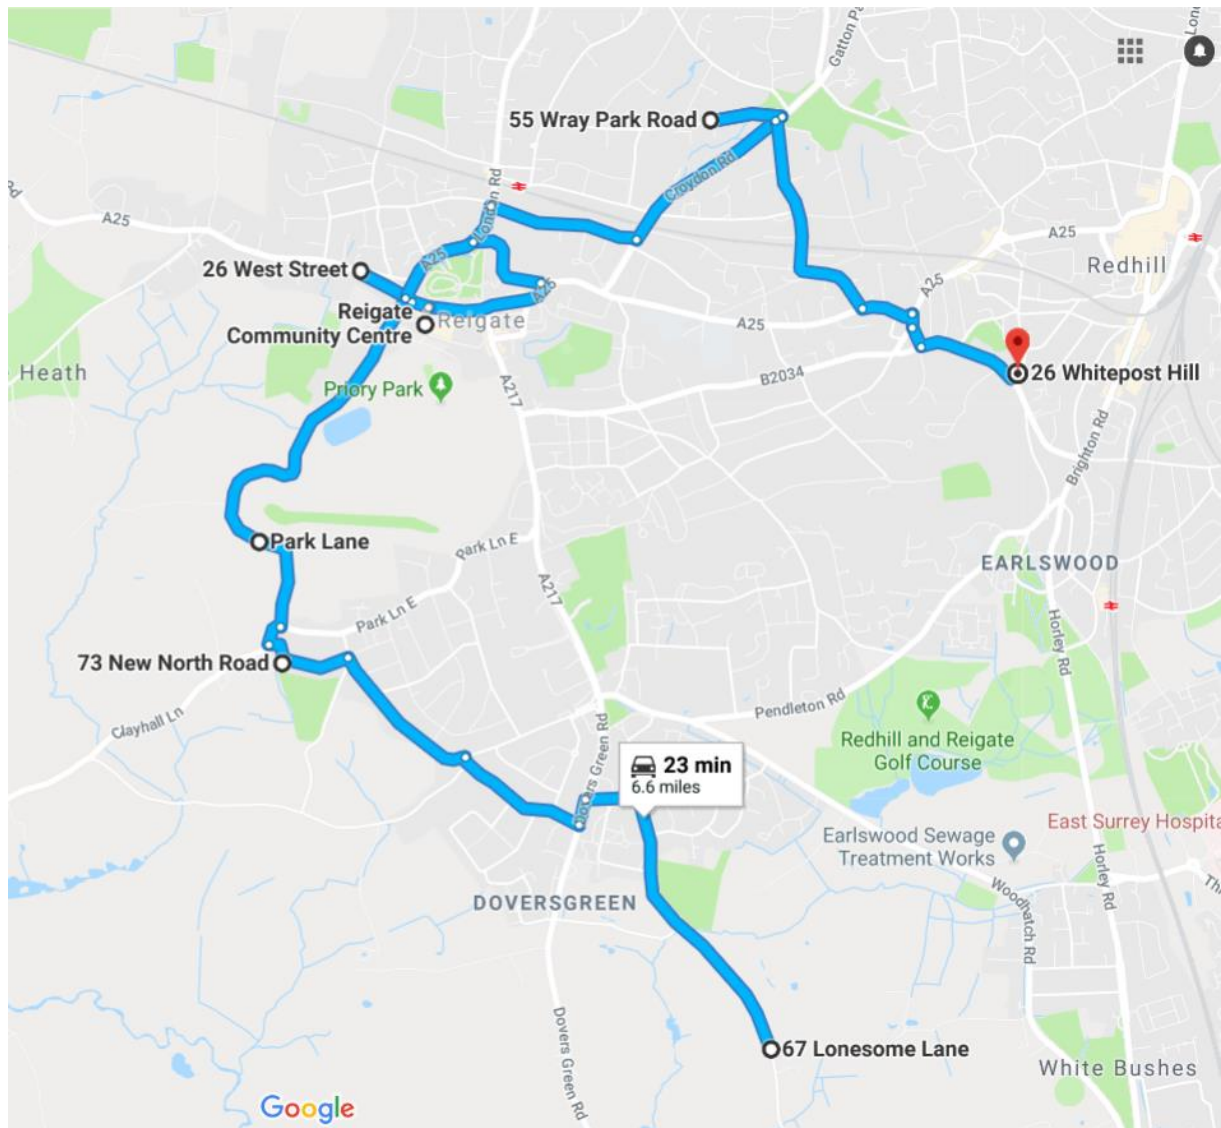

Reigate Trail - 7 studios, 19 artists in and around Reigate

Common opening dates of each studio marked with ●

Studio	Address	2	3	7 eve	8	9	10	15	16	17
46	67, Lonesome lane RH2 7QT	●	●	●	●	●	●			
52	73 New North Road, RH2 8LZ	●	●	●	●	●	●			
47	Sandfels Studio, Park Lane , RH2 8JZ	●	●		●	●	●	●	●	●
49	The Hub, 53 High Street, RH2 9AE	●		●	●	●		●	●	
50	26 West Street, RH2 9BX	●	●		●		●	●	●	●
43	55 Wray Park Road, RH2 0EQ	●	●		●	●	●	●	●	●
48	26 White Post Hill, RH1 6DA	●	●			●	●		●	●